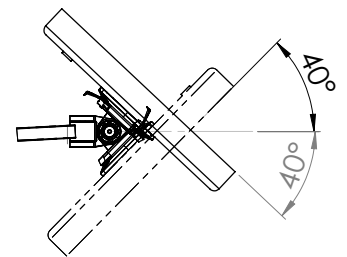

XSTREAM dual screen solution – 2 x single beam arms

Product Specification

Product code	XSTREAM2COMB01B - black
Weight capacity	10kg per arm
Max screen size	19" (2 x 19")
Max forward extension	Dependent on screen size
VESA	75mm & 100mm VESA compliant
Movement	Height adjustment, tilt, swivel, rotation and reach
Height adjustment	Max height adjustment 375mm from desk top
Fixings	Supplied with baby-c and through-desk as standard

Additional Information

Single beam arm with manual height adjustment

Additional +/- 70mm available with ratchet mechanism

Lockable quick release VESA function

Compact – folds back into a space of 40mm

Silver – XSTREAM2COMB01S - RAL code 9006

White – XSTREAM2COMB01W - RAL code 9010

Black – XSTREAM2COMB01B - RAL code 9005

Ergo
01235 773373
www.ergold.co.uk
sales@ergold.co.uk

XSTREAM dual screen solution – Line Drawings

Ergo
01235 773373
www.ergold.co.uk
sales@ergold.co.uk