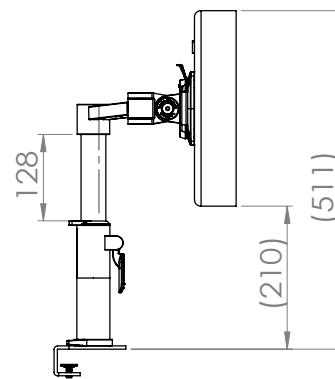

XSTREAM dual screen solution – 2 x single beam arms

Product Specification

Product code	XSTREAM2COMB01B - black
Weight capacity	10kg per arm
Max screen size	19" (2 x 19")
Max forward extension	Dependent on screen size
VESA	75mm & 100mm VESA compliant
Movement	Height adjustment, tilt, swivel, rotation and reach
Height adjustment	Max height adjustment 375mm from desk top
Fixings	Supplied with baby-c and through-desk as standard

Additional Information

Single beam arm with manual height adjustment

Additional +/- 70mm available with ratchet mechanism

Lockable quick release VESA function

Compact – folds back into a space of 40mm

Silver – XSTREAM2COMB01S - RAL code 9006

White – XSTREAM2COMB01W - RAL code 9010

Black – XSTREAM2COMB01B - RAL code 9005

Ergo
01235 773373
www.ergold.co.uk
sales@ergold.co.uk

XSTREAM dual screen solution – Line Drawings

Ergo
01235 773373
www.ergold.co.uk
sales@ergold.co.uk