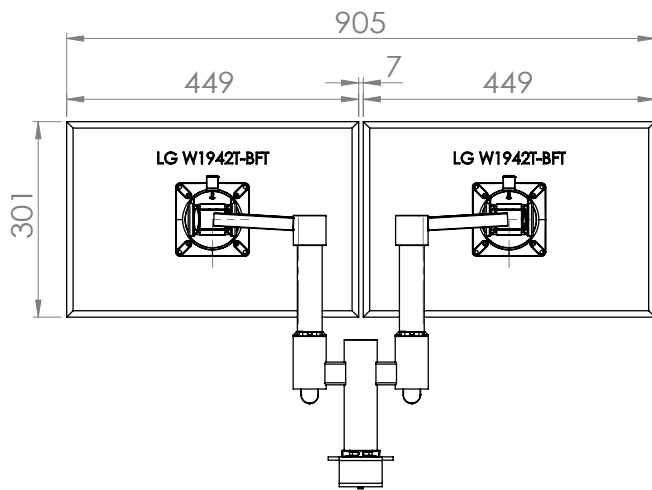

XSTREAM dual screen solution – 2 x single beam arms

Product Specification

Product code	XSTREAM2COMB01B - black
Weight capacity	10kg per arm
Max screen size	19" (2 x 19")
Max forward extension	Dependent on screen size
VESA	75mm & 100mm VESA compliant
Movement	Height adjustment, tilt, swivel, rotation and reach
Height adjustment	Max height adjustment 375mm from desk top
Fixings	Supplied with baby-c and through-desk as standard

Additional Information

Single beam arm with manual height adjustment

Additional +/- 70mm available with ratchet mechanism

Lockable quick release VESA function

Compact – folds back into a space of 40mm

Silver – XSTREAM2COMB01S - RAL code 9006

White – XSTREAM2COMB01W - RAL code 9010

Black – XSTREAM2COMB01B - RAL code 9005

Ergo
01235 773373
www.ergold.co.uk
sales@ergold.co.uk

XSTREAM dual screen solution – Line Drawings

Ergo
01235 773373
www.ergold.co.uk
sales@ergold.co.uk