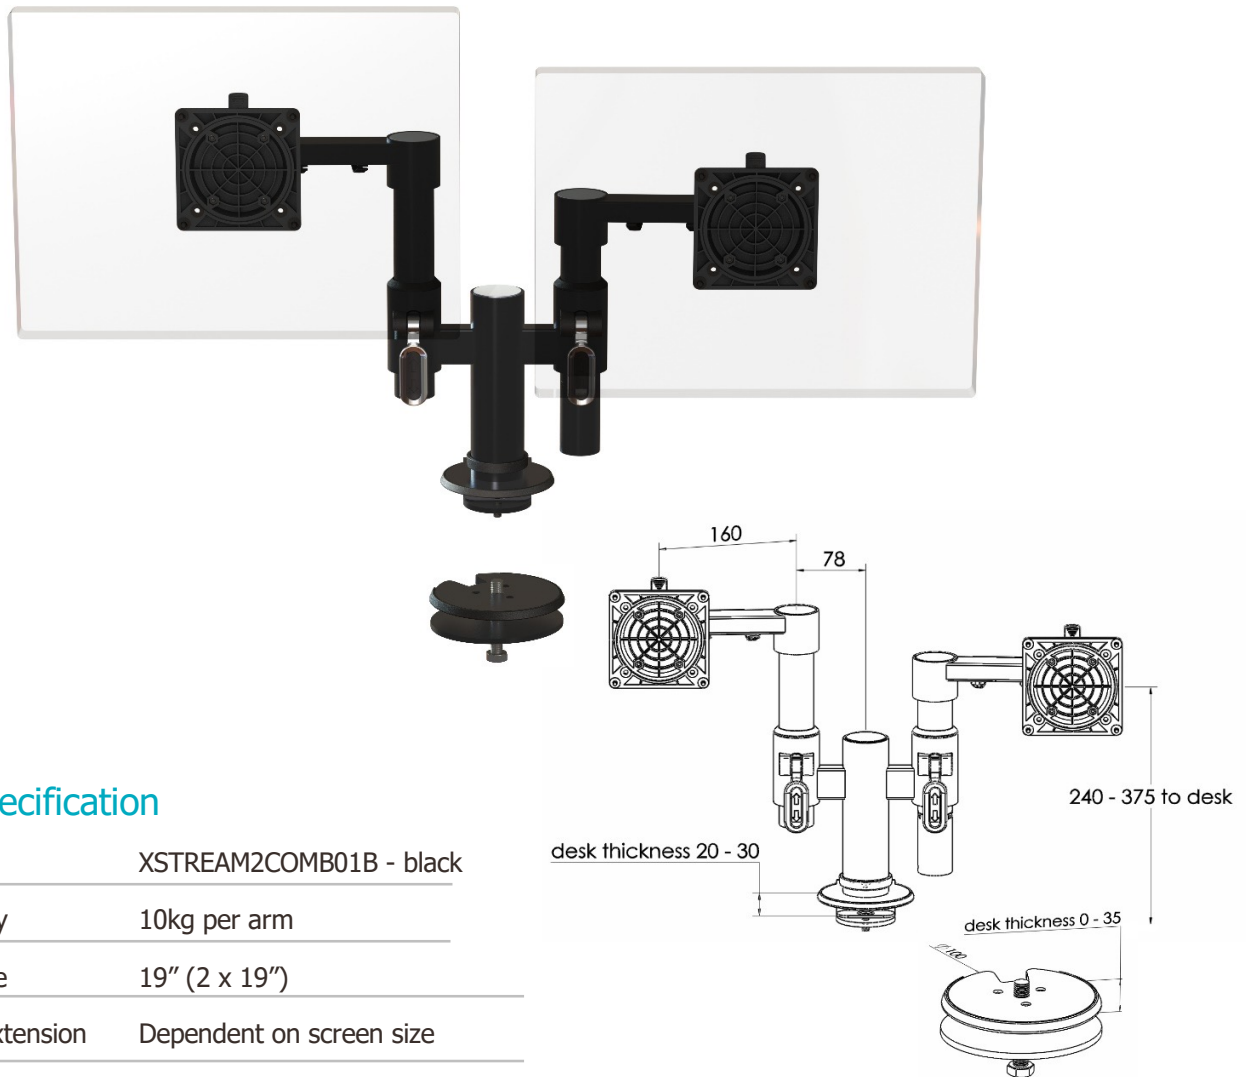

XSTREAM dual screen solution – 2 x single beam arms

Product Specification

Product code	XSTREAM2COMB01B - black
Weight capacity	10kg per arm
Max screen size	19" (2 x 19")
Max forward extension	Dependent on screen size
VESA	75mm & 100mm VESA compliant
Movement	Height adjustment, tilt, swivel, rotation and reach
Height adjustment	Max height adjustment 375mm from desk top
Fixings	Supplied with baby-c and through-desk as standard

Additional Information

Single beam arm with manual height adjustment

Additional +/- 70mm available with ratchet mechanism

Lockable quick release VESA function

Compact – folds back into a space of 40mm

Silver – XSTREAM2COMB01S - RAL code 9006

White – XSTREAM2COMB01W - RAL code 9010

Black – XSTREAM2COMB01B - RAL code 9005

Ergo
01235 773373
www.ergold.co.uk
sales@ergold.co.uk

XSTREAM dual screen solution – Line Drawings

Ergo
01235 773373
www.ergold.co.uk
sales@ergold.co.uk