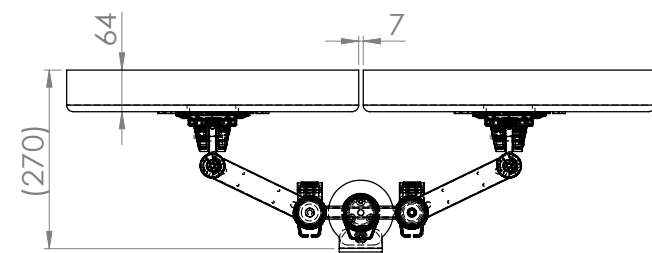

XSTREAM dual screen solution – 2 x single beam arms

Product Specification

Product code	XSTREAM2COMB01B - black
Weight capacity	10kg per arm
Max screen size	19" (2 x 19")
Max forward extension	Dependent on screen size
VESA	75mm & 100mm VESA compliant
Movement	Height adjustment, tilt, swivel, rotation and reach
Height adjustment	Max height adjustment 375mm from desk top
Fixings	Supplied with baby-c and through-desk as standard

Additional Information

Single beam arm with manual height adjustment

Additional +/- 70mm available with ratchet mechanism

Lockable quick release VESA function

Compact – folds back into a space of 40mm

Silver – XSTREAM2COMB01S - RAL code 9006

White – XSTREAM2COMB01W - RAL code 9010

Black – XSTREAM2COMB01B - RAL code 9005

Ergo
01235 773373
www.ergold.co.uk
sales@ergold.co.uk

XSTREAM dual screen solution – Line Drawings

Ergo
01235 773373
www.ergold.co.uk
sales@ergold.co.uk